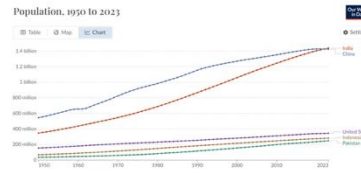

Title- Asia's Population Pressures

Powerful knowledge

China's One Child Policy brought in in 1970 to reduce rapid population growth, putting a strain on resources.
Issues include:
Infanticide
Higher Boy>Girl ratio
Ageing population

<u>Factors causing a natural increase</u>	<u>Factors causing a natural decrease</u>
Lack of birth control/family planning	Famine
Parents have more children to account for high infant mortality rate	Disease (for example HIV/AIDS)
Lack of education	War/Conflict
Rural tradition of large families	Government policies (One Child Policy)
Government policies	Lack of healthcare

Turkey-Syria earthquake occurred in 2023 on a collision plate margin with a magnitude of 7.8. 50,7000 killed and 107,000 injured. Cities in Turkey and Syria heavily damaged 9.1 million affected and 3 million displaced. 787,000 living in temporary camps nearly 1 year later