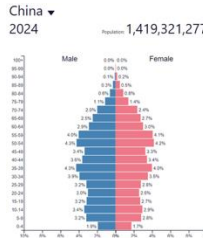

Title- Asia's Population Pressures

Powerful knowledge

China's One Child Policy brought in in 1970 to reduce rapid population growth, putting a strain on resources.
Issues include:
Infanticide
Higher Boy>Girl ratio
Ageing population

<u>Factors causing a natural increase</u>	<u>Factors causing a natural decrease</u>
Lack of birth control/family planning	Famine
Parents have more children to account for high infant mortality rate	Disease (for example HIV/AIDS)
Lack of education	War/Conflict
Rural tradition of large families	Government policies (One Child Policy)
Government policies	Lack of healthcare

Turkey-Syria earthquake occurred in 2023 on a collision plate margin with a magnitude of 7.8. 50,7000 killed and 107,000 injured. Cities in Turkey and Syria heavily damaged 9.1 million affected and 3 million displaced. 787,000 living in temporary camps nearly 1 year later