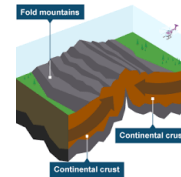

Turkey-Syria earthquake occurred in 2023 on a collision plate margin with a magnitude of 7.8. 50,7000 killed and 107,000 injured. Cities in Turkey and Syria heavily damaged 9.1 million affected and 3 million displaced. 787,000 living in temporary camps nearly 1 year later