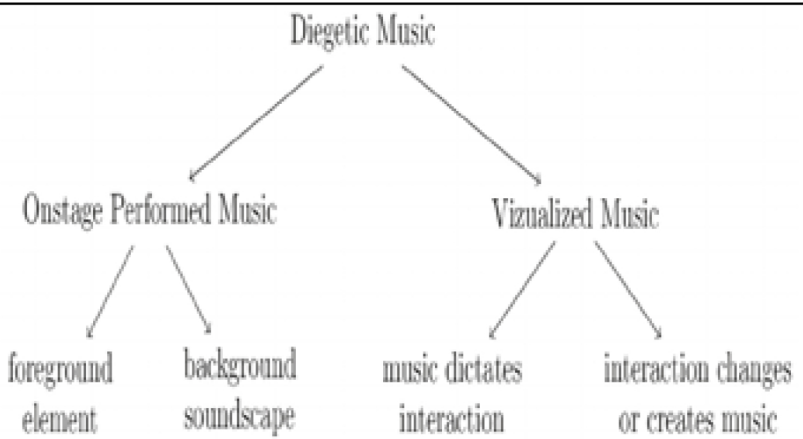

Year 9: Curious Incident of the Dog in the Nighttime

Key term	Definition
Stage Type	How a stage and its audience is laid out
Gobo	A stencil placed over a light, which is projected onto the stage.
Diegetic	A sound effect that happens live on stage, that the actors can hear and interact with
Non-Diegetic	A sound effect that is for the <u>audiences</u> benefit. Actors cannot interact with it.
Costume	Clothing that actors wear, which adds to their character.
Barndoor	An accessory attached to the front of a light, which consists of four hinged, adjustable flaps, that can be moved inward to control the shape and direction of the light.

QR Code/link to revision website

Powerful knowledge

Red
Passion, confidence, energy, rage, danger

Purple
Royalty, wisdom, bravery, spirituality, uniqueness

Blue
Conservative, stable, calm, reliable, sad, aloof

Black
Power, sophistication, mystery, evil, death

Gray
Neutrality, balance, calm, sadness, boredom

White
Purity, cleanliness, simplicity, neutrality

Pink
Romance, femininity, compassion, sweetness

Louise Myers Visual Social Media
Read it all on the blog! bit.ly/lmcolor